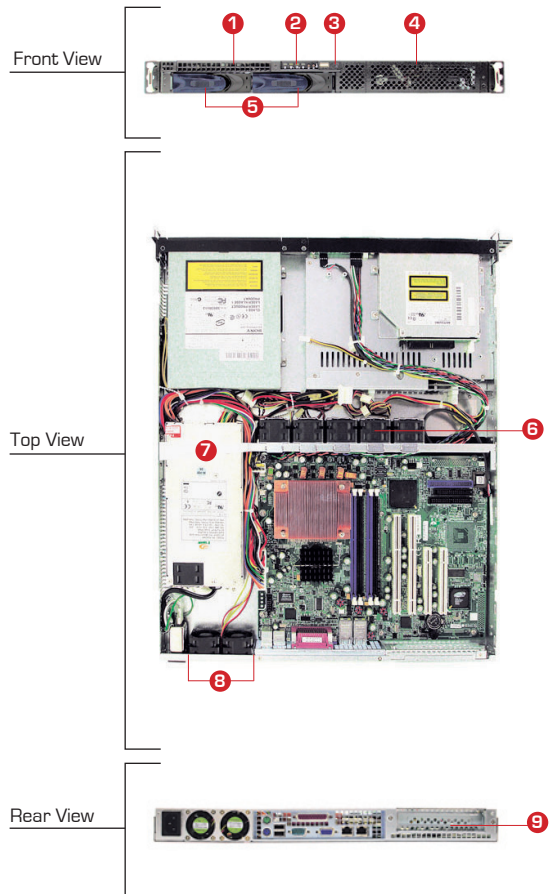

RMC-1TD-0

Applications
Internet Server (Web / Mail)
Firewall / VPN
HPC Clustering
File Server
NAS / iSCSI
Telephony / Telecom / VoIP
Network / Security Appliance
Military Application

Features & Benefits
1 One(1) external slim CD-ROM supported
2 Power on/off, system reset and LEDs for HDD & LAN
3 Front access USB port
4 One(1) external 5.25-inch optical bay supported
5 Two(2) external 3.5-inch hot-swap HDD supported
6 Five(5) hot-swap middle fans for optimized cooling
7 1U form factor power supply
8 Two(2) rear fans for optimized cooling
9 One(1) PCI slot via riser card

Model Number : RMC-1TD-0	
Order Information : RMC-1TD-●■-0	
Industry Standard : EIA-RS310D	
Materials : Heavy-duty preplated SPGC cold-rolled steel	
Finish :	Outside / Front : Texture-coated on front panel
Dimensions : (W x D x H)	mm : 482.6 x 533.6 x 44.4
	inches : 19 x 21 x 1.75
Cooling :	Middle: 5 x 40x28mm easy-swap fans
	Rear: 2 x 40x28mm fans (13K RPM)
Power Supply :	● Descriptions
	25X 250W ATX PFC
	30X 300W ATX PFC
	40E 400W EPS-12V PFC
Expansion : 1 x PCI slot via riser card (full height)	
Controls : Power on/off and system reset + USB port	
Indicators : Power, 2 x LAN, and HDD LEDs	
System Board : Up to 12"(W) X 10.5"(D) ATX/SSI CEB compliant M/B	

Drive Bay :	External	5.25"	1
		3.5"	0
	Internal	3.5" hot-swap	2
		2.5" hot-swap	0
Slim CD-Rom/DVD-Rom		1 slim CD or slim FDD	
Slim FDD			

Temperature : 0°C(32°F) ~ 50°C(122°F)	
Humidity : 5%~95% non-condensing	
Gross Weight (lbs) : 9.6 kgs / 21.2 lbs	
Packaging Dimension (W x D x H) :	mm : 580 x 690 x 160
Cubic Feet : 2.3	

Reference Container Loading :	20'	470
	40'	900
	40' H	1060

Backplane :	■ Descriptions
	SS2 Serial ATA (SATA) 3G
	SC3 Parallel SCSI U320
	SA1C SAS 3G (CPLD with SGPIO)

Riser Card Options :	RCD-1U1PCI32R	RCD-1U1PCI32RIB
	RCD-1U1PCI64	RCD-1UR1PCI64
	RCD-1U1PCI64RIB	