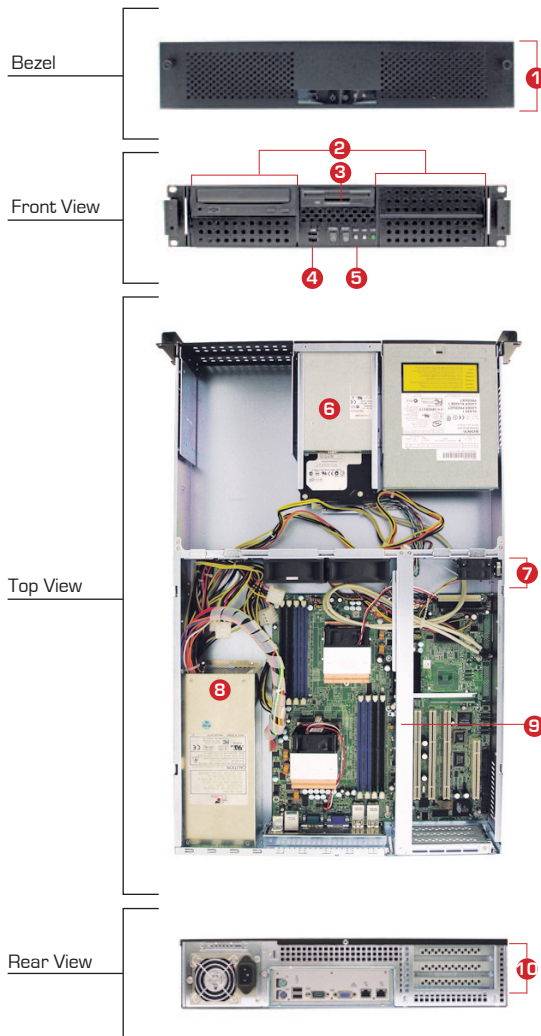

RMC-2F-2

Applications

Internet Server (Web / Mail)

HPC Clustering

Database Server

File Server

NAS / iSCSI

CCTV Surveillance DVR

Features & Benefits

- 1 Front bezel for data security and protection
- 2 Four(4) external 5.25-inch optical bays supported
- 3 One(1) external 3.5-inch optical bay supported
- 4 Front access dual USB port
- 5 Power on/off, system reset and LEDs for HDD & LAN
- 6 One(1) internal 3.5-inch HDD supported
- 7 Three(3) hot-swap middle fans for optimized cooling - [Upgradable to six(6)]
- 8 2U form factor power supply
- 9 Riser card mounting bracket
- 10 Three(3) PCI slots via riser card

Model Number : RMC-2F-2	
Order Information : RMC-2F-●-2	
Industry Standard : EIA-RS310D	
Materials : Heavy-duty cold-rolled steel	
Finish :	Inside / Body : Zinc-plated with bright chromate
	Outside / Front : Texture-coated
Dimensions : (W x D x H)	mm : 482.6 x 685.4 x 88.2
	inches : 19 x 27 x 3.5
Cooling :	Middle: 2 x 80x32mm + 1 x 40x28mm easy-swap fans (+ optional 3 x 40x28mm)
Power Supply :	● Descriptions
	46E 460W EPS-12V PFC
	46R 460W 1+1 hot-swap redundant PFC
	50R 500W 1+1 hot-swap redundant PFC
	60E 600W EPS-12V PFC
Expansion : 3 x PCI slot via riser card (full height, full length) or 7 x low profile PCI slots	
Controls : Power on/off and system reset + 2 x USB ports	
Indicators : Power, LAN and HDD LEDs	
System Board : Up to 12"(W) x 13"(D) E-ATX/SSI EEB 3.6 compliant M/B	

Drive Bay :	External	5.25"	4
		3.5"	1
		3.5" hot-swap	0
	Internal	2.5" hot-swap	0
		3.5"	1
		Slim CD-Rom/DVD-Rom	0
		Slim FDD	0
Temperature : 0°C(32°F) ~ 50°C(122°F)			
Humidity : 5%~95% non-condensing			
Gross Weight : 15.5 kgs / 34.1 lbs			
Packaging Dimension (W x D x H) :		mm : 580 x 850 x 250	
Cubic Feet : 4.4			
Reference Container Loading :	20'	238	
	40'	477	
	40' H	545	
Riser Card Options :	RCD-2U3PCI32	RCD-2U2PCI64	
	RCD-E161P2R-3		
Mounting Options :	BKT-2M-010-04400-G	SLR-20	
	SLR-26R		