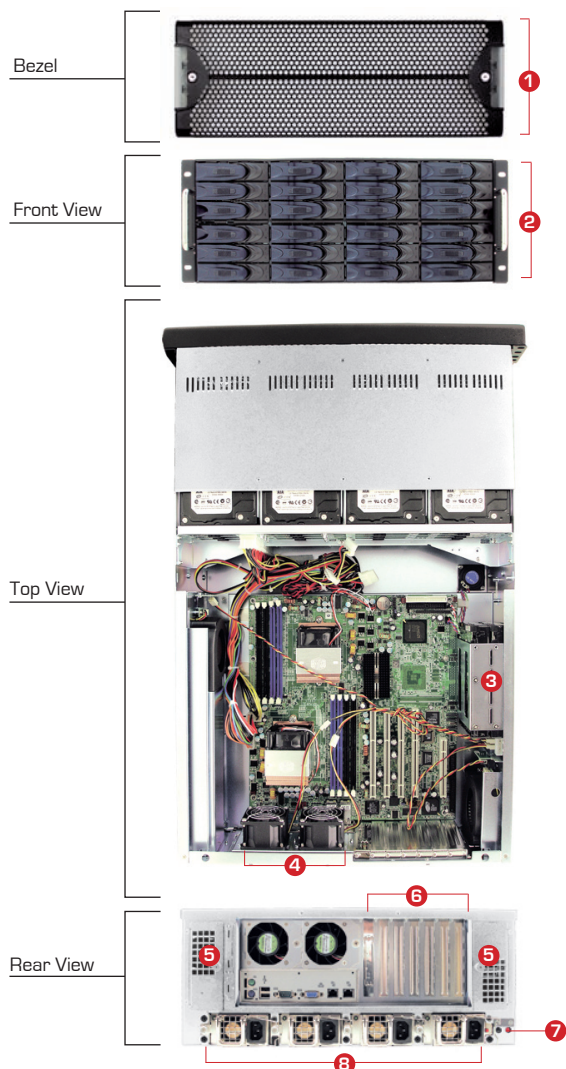

RSC-4ED2-0

Applications
Database Server
Enterprise Storage Server
Near-line Storage Server
Virtual Tape Library
NAS / iSCSI
CCTV Surveillance DVR
Medical Imaging
Digital Content Delivery

Features & Benefits
1 Front bezel for data security and protection
2 Twenty-four(24) external 5.25-inch optical bays supported
3 Two(2) internal 3.5-inch HDD supported
4 Two(2) easy-swap rear fans for optimized cooling
5 Two(2) hot-swap rear blowers for optimized cooling
6 Seven(7) PCI slots attribute to network expansion and scalability
7 Rear access power supply alarm reset
8 Hot-swap redundant power supply (3+1 module) maximizes server protection

Model Number : RSC-4ED2-0	
Order Information : RSC-4ED2-●-■-0	
Industry Standard : EIA-RS310D	
Materials : Heavy-duty preplated SPGC cold-rolled steel	
Finish :	Inside / Body : Zinc-plated with bright chromate Outside / Front : Texture-coated
Dimensions : (W x D x H)	mm : 482.6 x 673 x 176.1 inches : 19 x 26.5 x 7
Cooling :	Rear : 2 x 97mm hot-swap blowers + 2 x 60x38mm easy-swap fans
Power Supply :	● Descriptions
	95R 950W 3 + 1 hot-swap redundant power supply
Expansion : 7 x PCI slots (full height, full length)	
System Board : 12"(W) x 13"(D) E-ATX/SSI EEB 3.6 compliant M/B	

Drive Bay :	External	5.25"	0
		3.5"	0
		3.5" hot-swap	24
		2.5" hot-swap	0
	Internal	3.5"	2
Slim CD-Rom/DVD-Rom		0	
Slim FDD		0	
Temperature : 0°C(32°F) ~ 50°C(122°F)			
Humidity : 5%~95% non-condensing			
Packaging Dimension (W x D x H) :		mm : 610 x 1000 x 340	
Cubic Feet : 7.3			
Reference Container Loading :	20'	140	
	40'	285	
	40' H	320	
Backplane:	■ Descriptions		
	SS2	Serial ATA (SATA) 3G	
	SC3	Parallel SCSI U320	
	SA1C	SAS 3G (CPLD with SGPIO)	
Mounting Options :	FRR-FR28-TW-R (2 pairs included)		