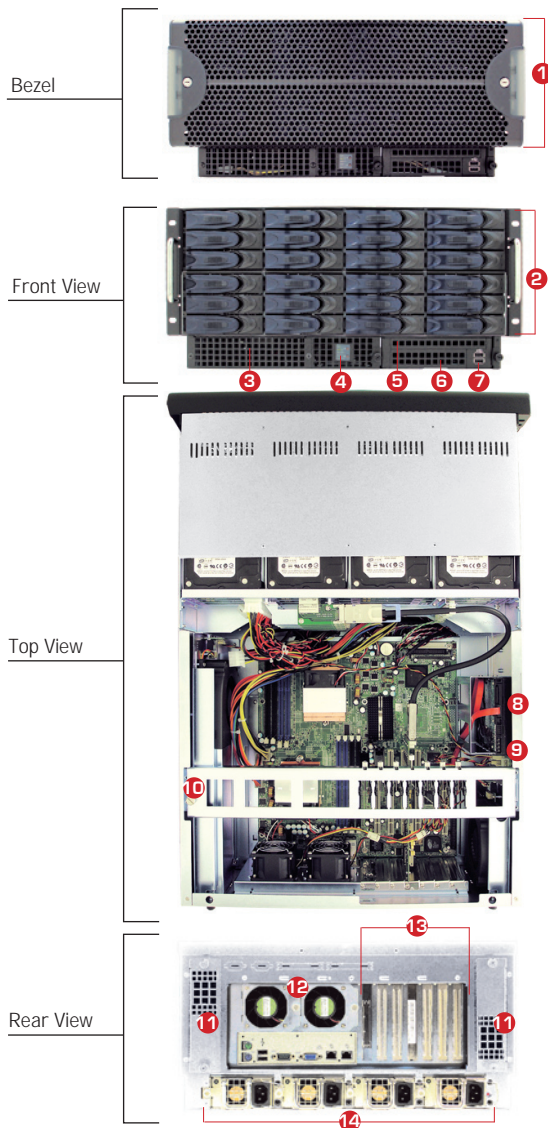

Medical Imaging

Digital Content Delivery

Features & Benefits

- 1 Front bezel for data security and protection
- 2 Twenty-four(24) external 3.5-inch hot-swap HDD supported
- 3 One(1) external 5.25-inch bay supported
- 4 Power on/off, system reset and LEDs for HDD & LAN
- 5 One(1) external slim CD-ROM supported
- 6 One(1) external 3.5-inch bay supported
- 7 Front access dual USB port
- 8 Two(2) internal 3.5-inch HDD supported
- 9 One(1) 6-port fan board to simplify fan cabling
- 10 Hold down bar to ensure that HBA cards are locked into positions
- 11 Two(2) hot-swap rear blowers for optimized cooling
- 12 Two(2) easy-swap rear fans for optimized cooling
- 13 Seven(7) PCI slots attributes to network expansion and scalability
- 14 Hot-swap redundant power supply (3+1 module) maximizes server protection

Model Number : RSC-5ED2-0

Order Information : RSC-5ED2-●■-0

Industry Standard : EIA-RS310D

Materials : Heavy-duty preplated SPGC cold-rolled steel

Finish :
 Inside / Body : Zinc-plated with bright chromate
 Outside / Front : Texture-coated

Dimensions :
 mm : 482.6 x 643.2 x 221.1
 inches : 19 x 25 x 8.75

Cooling :
 Rear: 2 x 120mm hot-swap blowers +
 2 x 60x38mm easy-swap fans

Power Supply :
 ● Descriptions
 95R 950W hot-swap redundant PFC
 D5R 1350W hot-swap redundant PFC

Expansion : 7 x PCI slots (full height, full length)

Controls : Power on/off and system reset + 2 x USB ports

Indicators : 1 x Power + 2 x HDD + 1 x LAN + 1 x power supply status LEDs

System Board : Up to 12"(W) x 13"(D) E-ATX/SSI EEB 3.6 compliant M/B